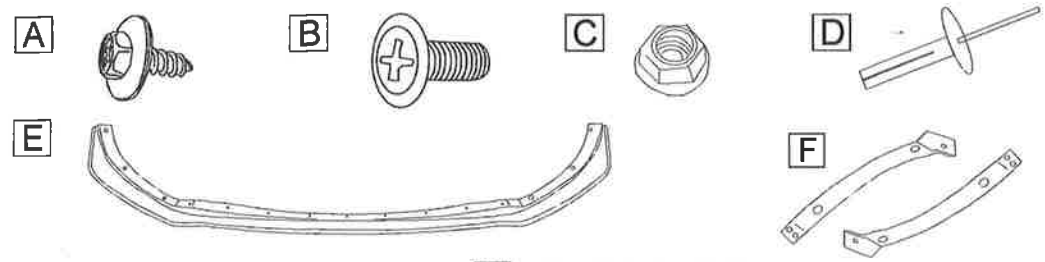

MAZDA MX-5 Front LIP

- A** Screws X 9 PCS
- B** Screws X 6 PCS
- C** Screw cap X 6 PCS
- D** Rivet X 2 PCS
- E** Front lip X 1 PCS
- F** Parts L+R X 2 PCS

1